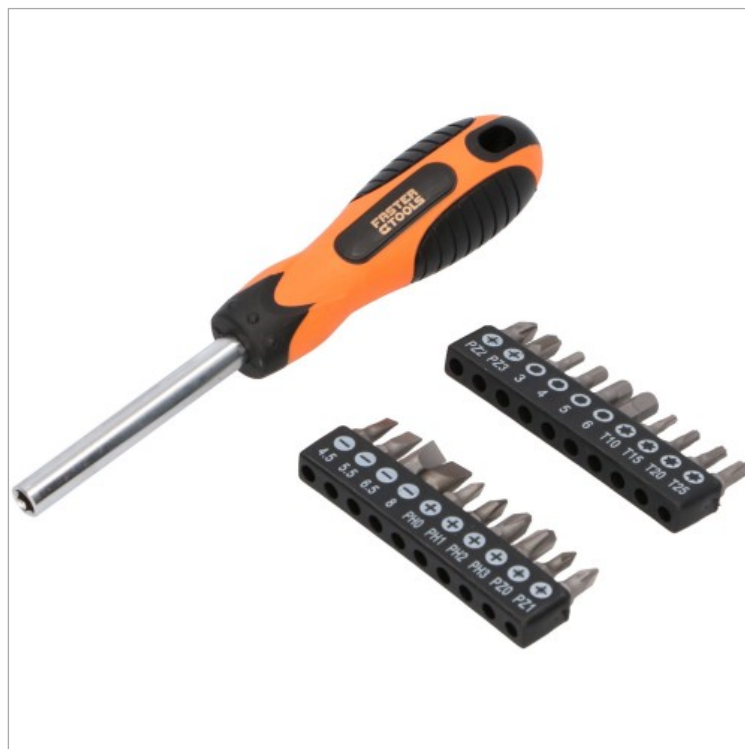

## FASTER TOOLS Screwdriver with set of 20 bits

987

CrV

I

### Opis

Set of 21 pcs:

- **1/4"** ending Bit: Pz0-Pz1-Pz2-Pz3, PH0, PH1, PH2, PH3
- Torx: T10-T15-T20-T25 mm
- Hex: 3-4-5-6 mm
- Slotted: 4,5x08; 5,5x1,0; 6,5x1,0; 8,0x1,2;
- **Adapter** - adapter to sockets 1/4"

Material:

- Steel, Cr-V