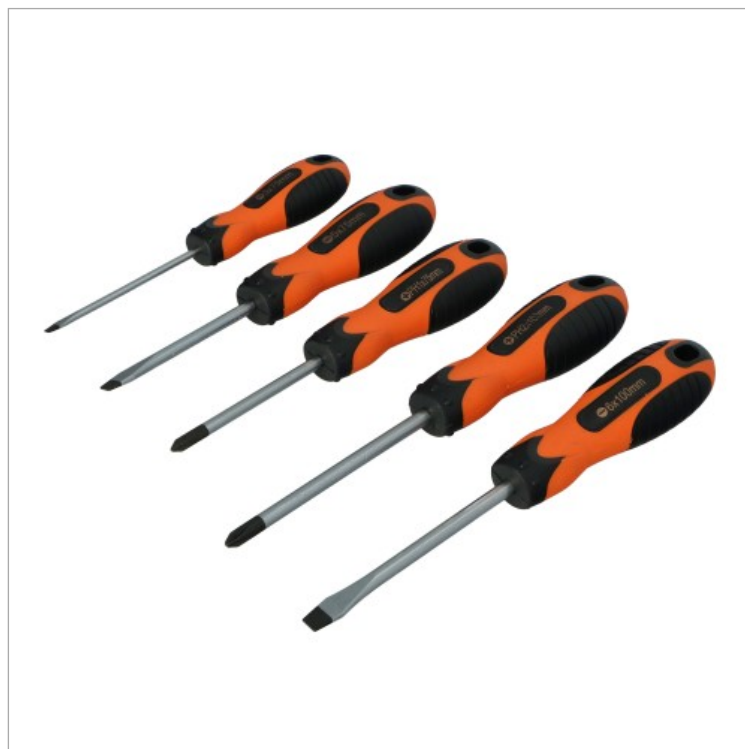

FASTER TOOLS Screwdriver set MX

956

CrV

I

—

+

Opis

- Tip made of chrome vanadium steel
- Oxidized and magnetic tip
- Handle is made of polypropylene, rubberised

Set of 5 pieces (956):

- Phillips screwdrivers: PH1x75-PH2x100
- Slotted screwdrivers: 3x75; 5x75; 6x100

Set of 7 pieces (957):

- Phillips screwdrivers: PH0x75 ; PH1x75; PH2x100
- Slotted screwdrivers: 4x100; 5x75; 5x100; 6x100

Characteristic:

- Ergonomic handle

Material:

- Steel, Cr-V

Packing

Unit

- Blister pack

Multipack