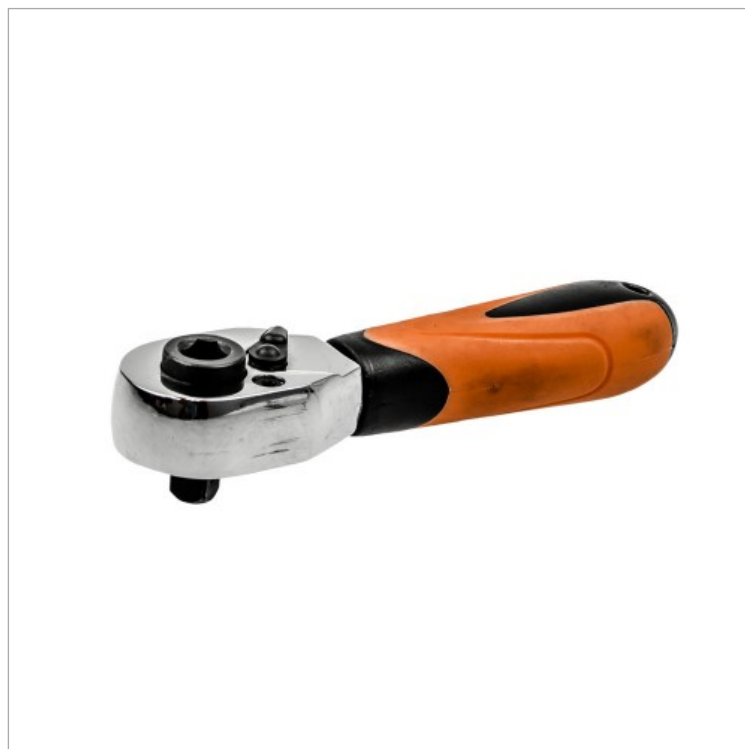

DRAUMET Dual drive ratchet handle 1/4"

5394

Opis

- Made of chrome vanadium steel
- Plastic handle, rubberized
- Left / right switch
- 72 teeth

Material:

- Steel, Cr-V

Parameters

- Length: 100 mm