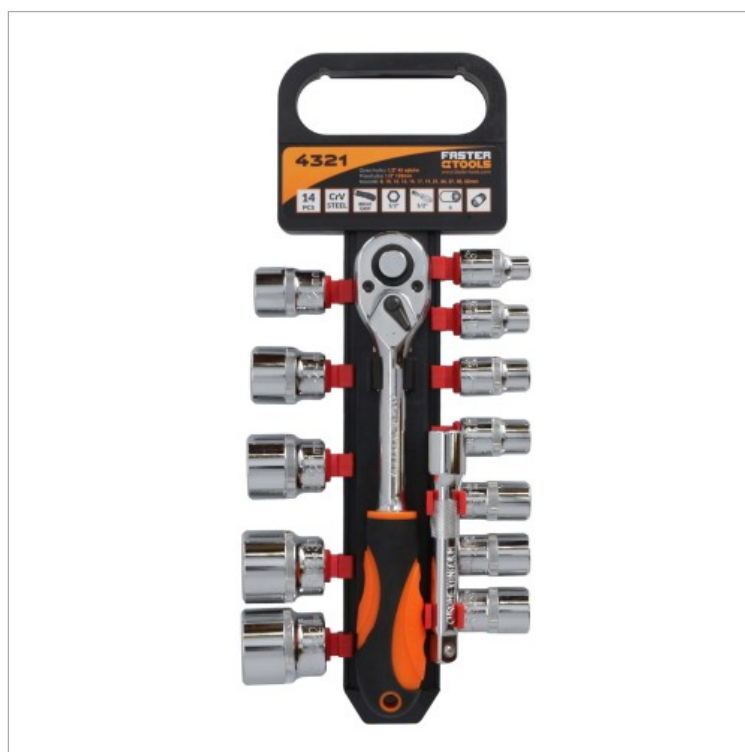

FASTER TOOLS Socket wrench set 14pcs 1/2" 8-32mm

4321

CrV

I

1/2"

Opis

- Socket wrench set consisting of 14 parts
- All elements are made of high quality chrome vanadium steel, which guarantees great tools durability
- A very practical set that takes up little space

The set includes:

- Ratchet handle 1/2" 45 teeth
- Extension 1/2" 125 mm
- Sockets in sizes: 8 - 10 - 12 - 13 - 15 - 17 - 19 - 21 - 24 - 27 - 30 - 32 mm

Material:

- Steel, Cr-V

Packing

Unit

- Hanger

Multipack