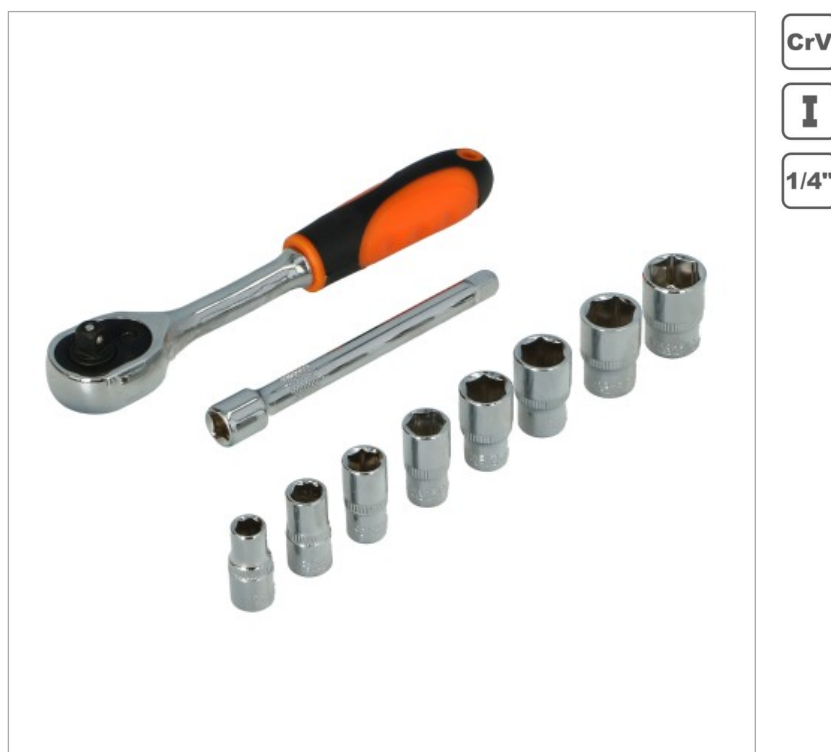

FASTER TOOLS Socket wrench set 10pcs 1/4" 6-13mm

4319

CrV

I

1/4"

Opis

- Socket wrench set contains 10 elements
- All components are made of high quality chrome vanadium steel, which guarantees great durability
- Very practical set that takes up little space

Set includes:

- Ratchet handle 1/4" 45 teeth
- Extension 1/4 "100 mm
- Sockets in sizes: 6 - 7 - 8 - 9 - 10 - 11 - 12 - 13 mm

Material:

- Steel, Cr-V

Packing

Unit

- Cardboard box: 1 pcs

Multipack