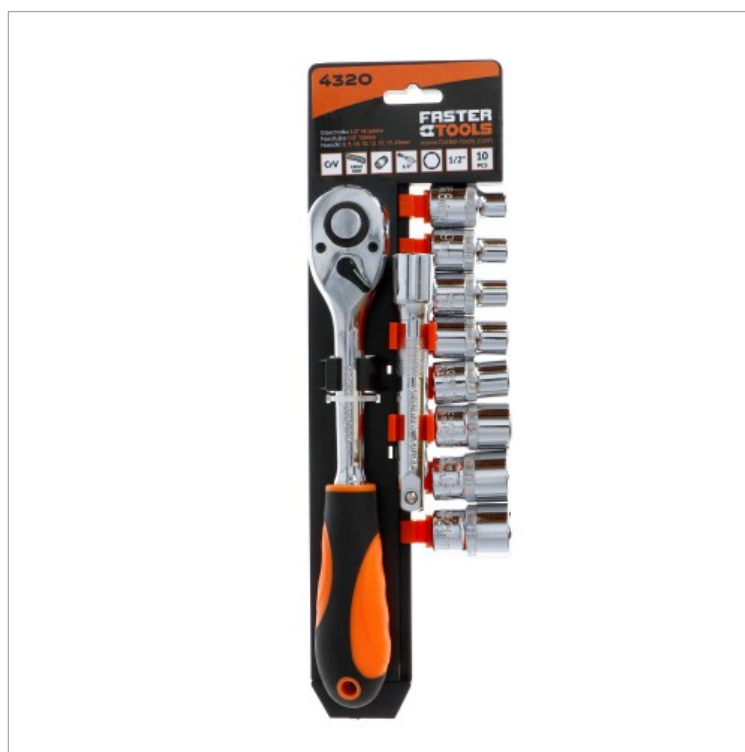

## FASTER TOOLS Socket wrench set 10pcs 1/2" 8-21mm

4320

CrV

I

1/2"

### Opis

Socket wrench set with 10 elements

- All components are made of high quality chrome vanadium steel, which guarantees great durability
- Very practical set that takes up little space

#### Set includes:

- Ratchet handle 1/2" 45 teeth
- Extension 1/2" 125 mm
- Sockets in sizes: 8 - 9 - 10 - 12 - 13 - 17 - 19 - 21 mm

Material:

- Steel, Cr-V